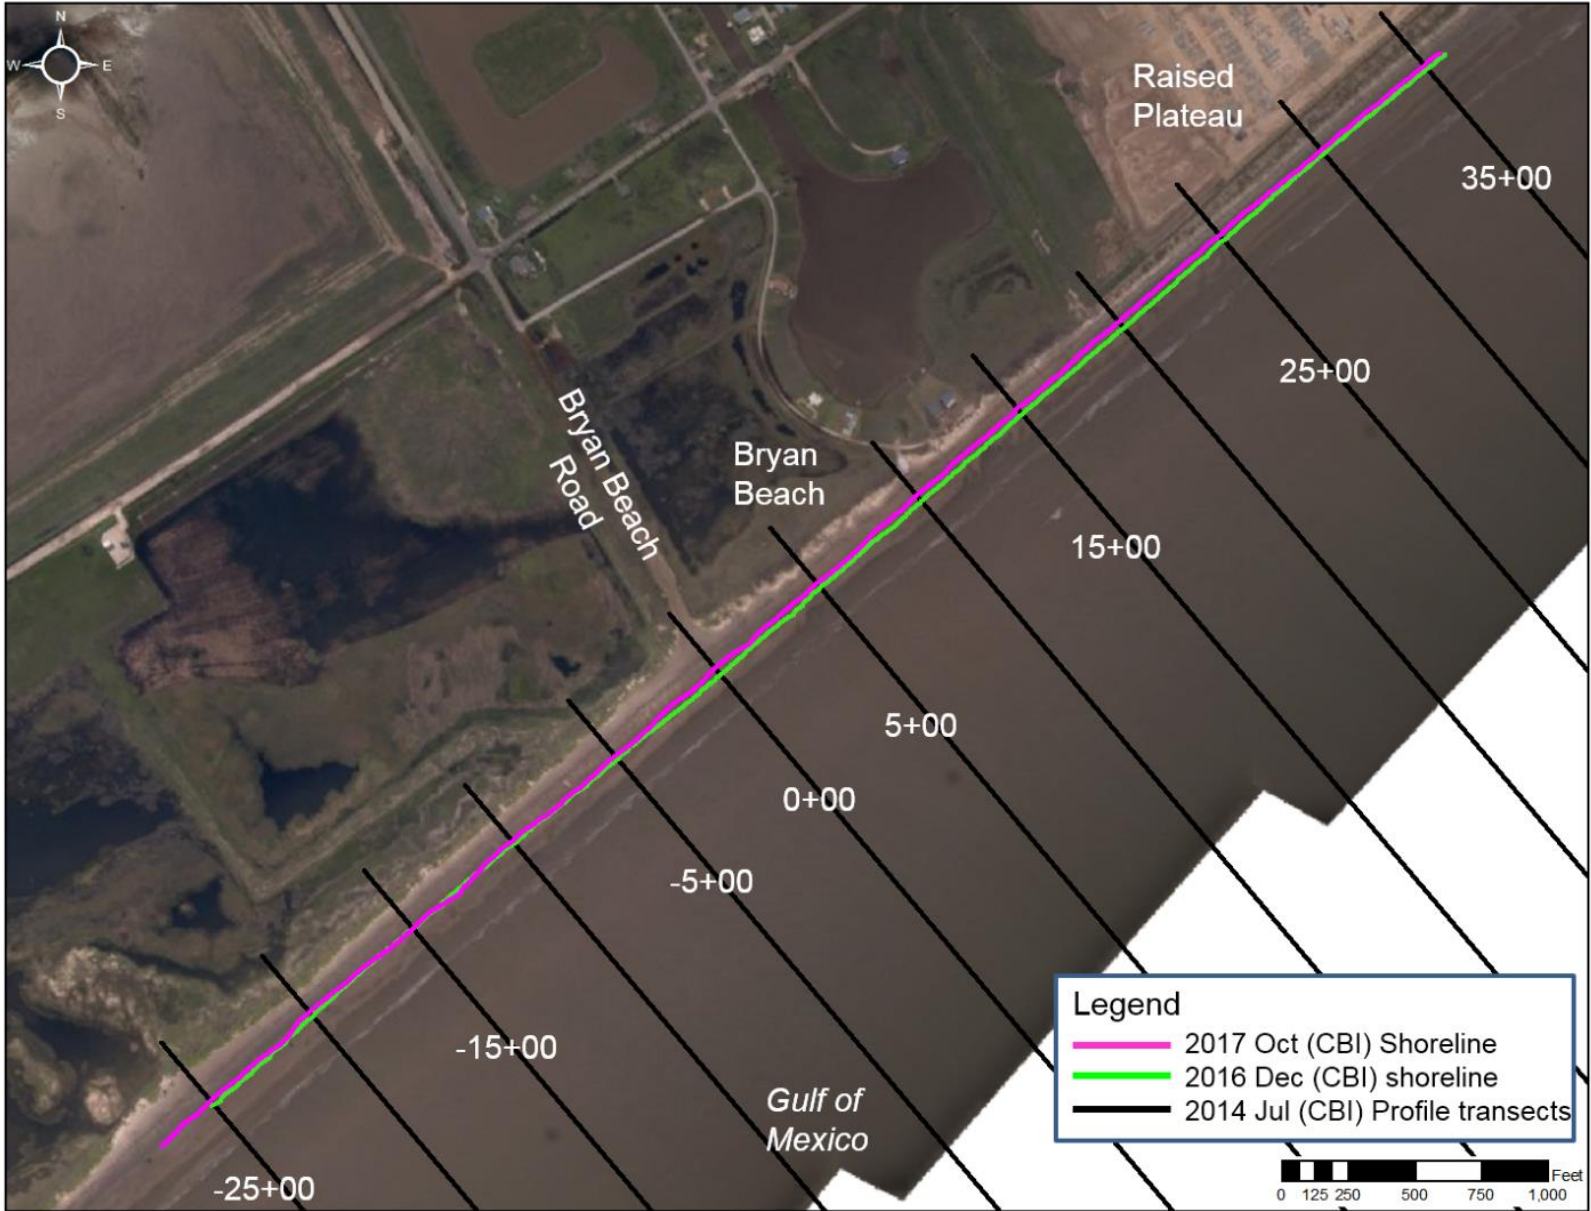

**Appendix Vol 2**  
**Post Harvey Site Photos 2017**

**Table of Contents**

**Bryan Beach: Site Photos..... 3**

**Indianola Beach: Site Photos ..... 18**

**North Beach: Site Photos ..... 66**

**Rockport Beach: Site Photos ..... 75**

**Sargent Beach: Site Photos ..... 105**

**Surfside Beach: Site Photos ..... 138**

**Sylvan Beach: Site Photos ..... 162**

**CEPRA Beach Monitoring Program:**

**Bryan Beach: Site Photos**

**Post-Hurricane Harvey**

**11 Dec 2017**

North of STA -25+00

South of STA -25+00

North of STA -20+00

South of STA -20+00

North of STA -15+00

South of STA -15+00

North of -10+00

South of STA 30+00

North of STA 35+00

South of STA 35+00

**CEPRA Beach Monitoring Program:**

**Indianola Beach: Site Photos**

**Post- Hurricane Harvey**

**7 Dec 2017**

Northwest of STA 0+00